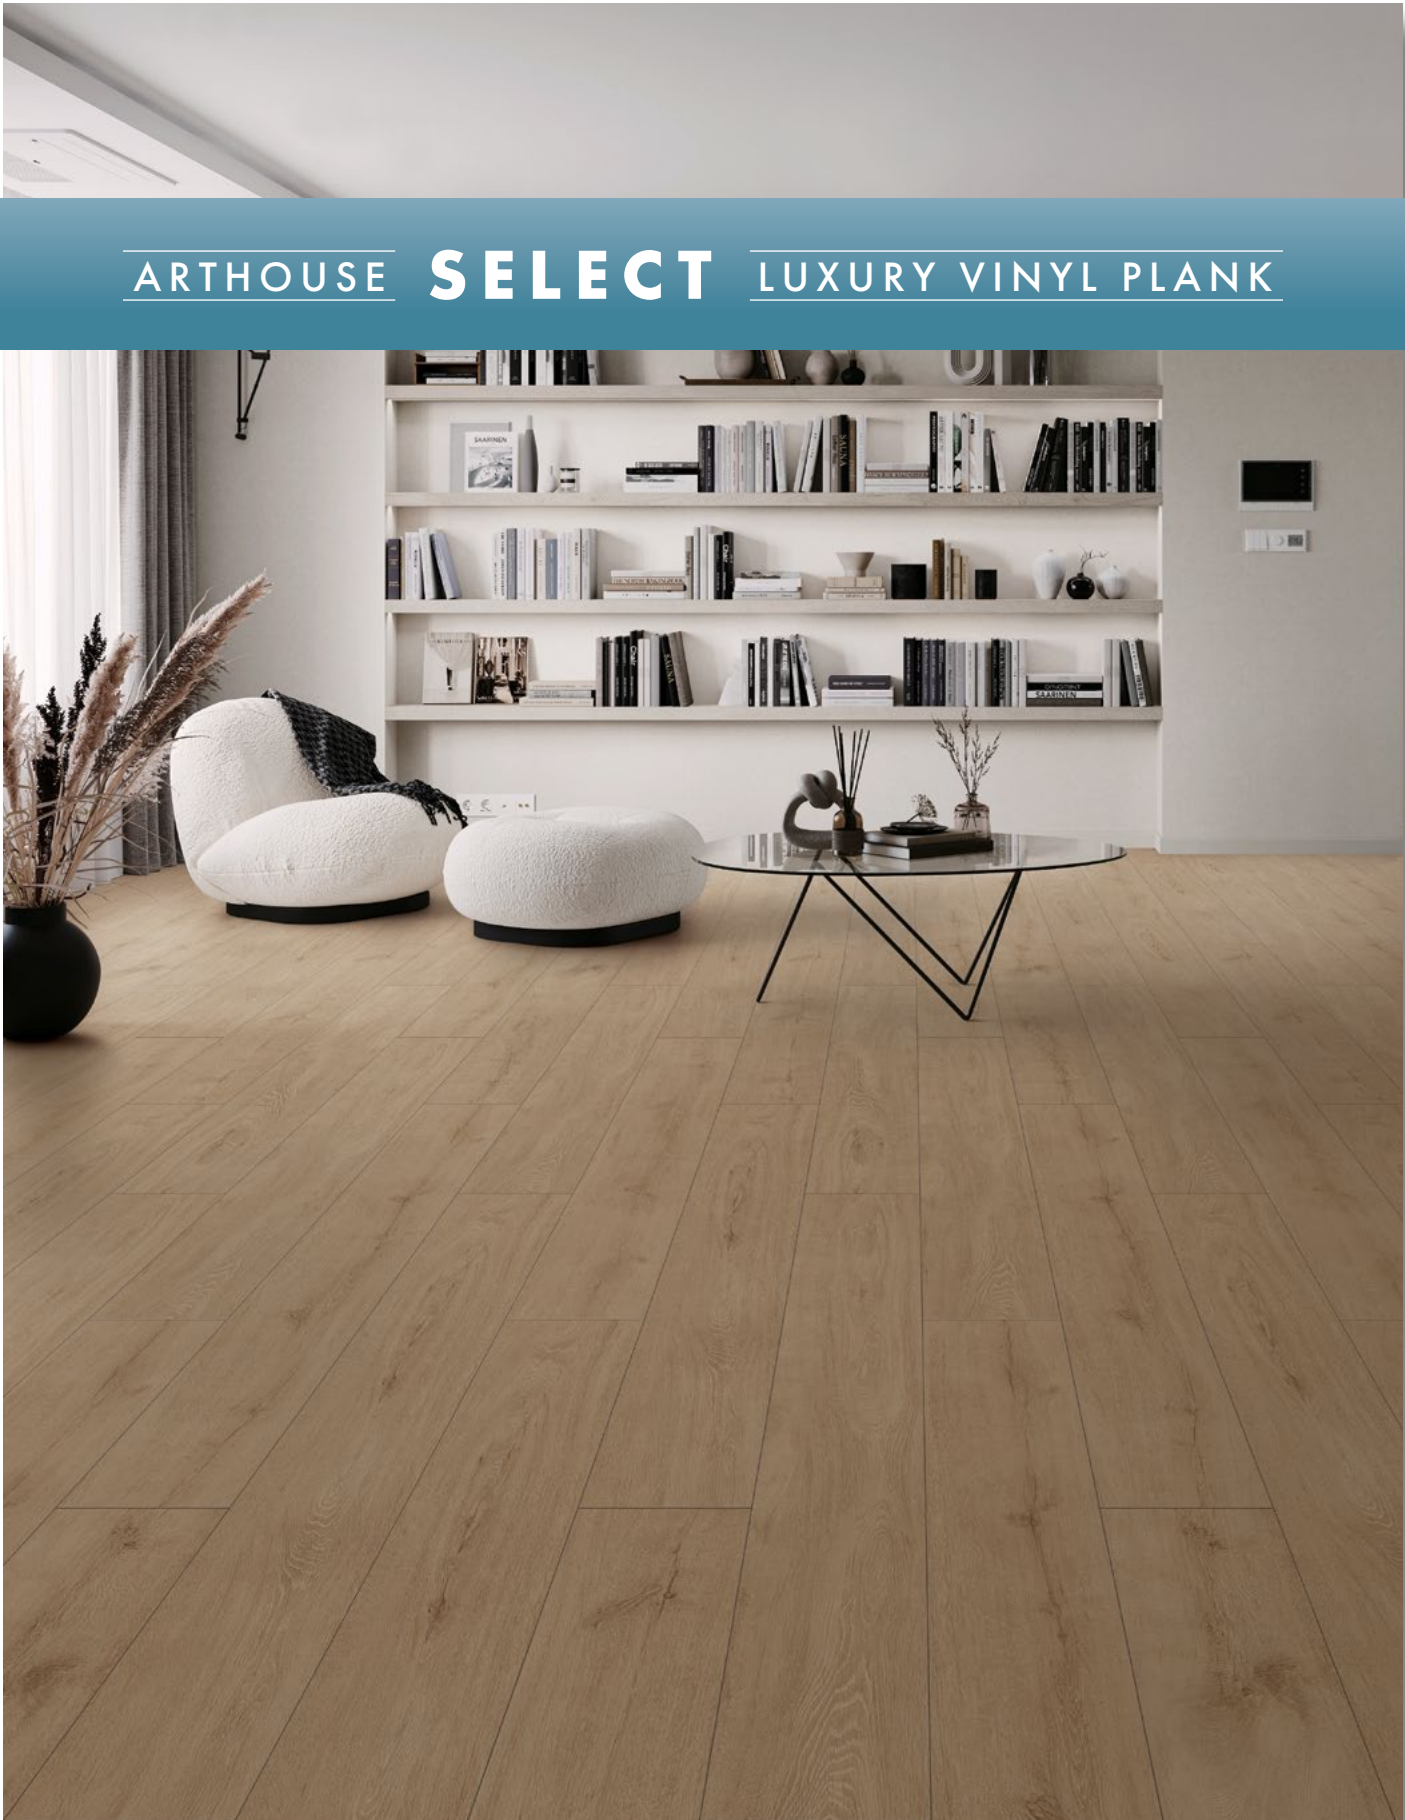

ARTHOUSE **SELECT** LUXURY VINYL PLANK

Arthouse SELECT Luxury Vinyl Plank flooring brings a natural warmth to your home. Plus it's **EASY TO MAINTAIN** and **HARD-WEARING!**

Choose from 8 exotic timber textures in this exciting new range.

R E S I D E N T I A L

Dandelion
87501203

Sugar
87501267

Toffee
87501253

Peppercorn
87500720

Pearl
87507916

Heather
87507915

Blackbutt
87507601

Spotted Gum
87507604

15
WEAR
GUARANTEE

FLOATING FLOORS
PART OF THE PEGULAN GROUP

Plank size: 1200 mm x 180 mm
Thickness: 2.0mm

Wear-layer: 0.30 mm, plus
High Density Poly-Urethane (PUR) Coating

www.floatingfloors.com.au/arthouse-lvt